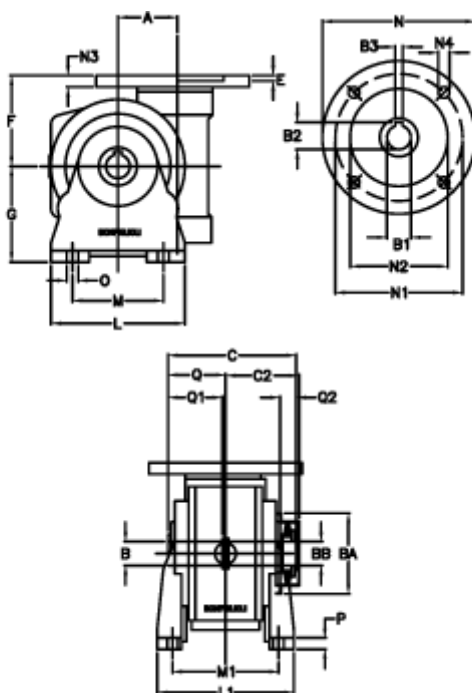

Article number: 390204906032736

Description: Worm Gear with Torque Limiter  
VF 49-L2-V-60 P71B5

## Measures

a	= 49.50	C2	= 63,5	M1	= 98.5	Q	= 51.0
B	= 25	Description	= VF 49V-xx-71B5	N	= 160	Q1	= 41
B1 E7	= 14	E	= 3.0	N1	= 130	Q2	= 15
B2	= 16.3	F	= 70	N2	= 110		
B3 H9	= 5	g	= 82	N3	= 10.5		
BA	= 63	L	= 110	N4	= 9,5		
BB H7	= 14	L1	= 124.0	O	= 8.5		
C	= 105	m	= 63	P	= 12		